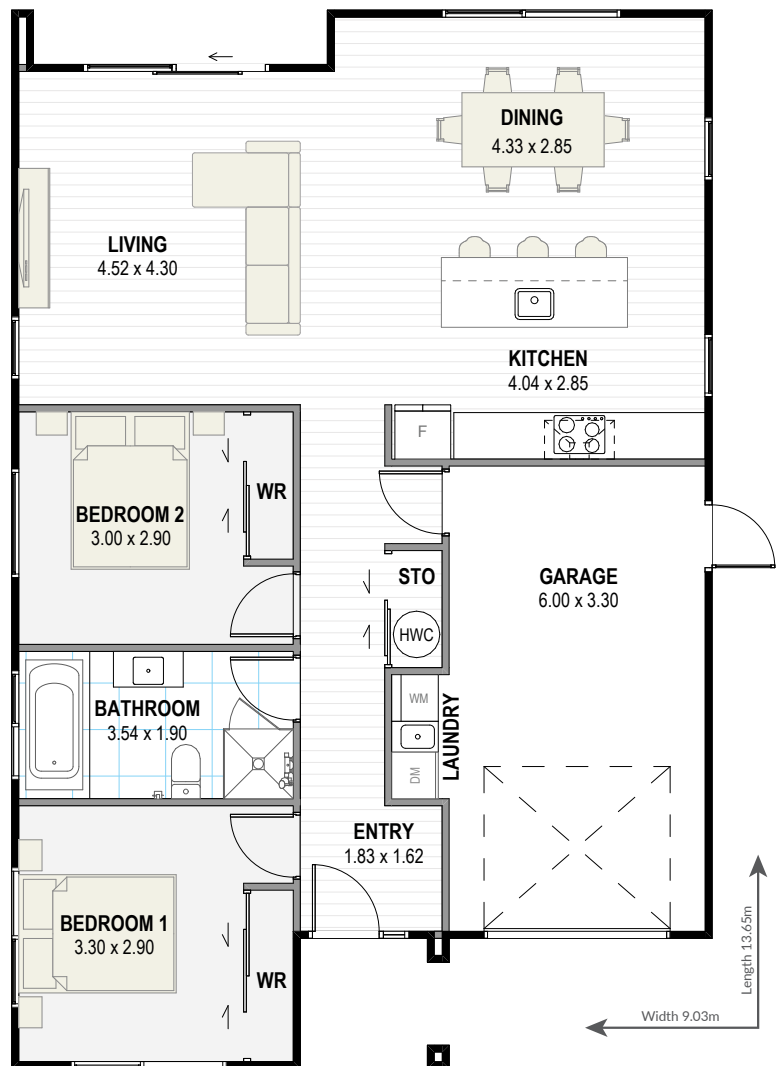

 2
  1
  1
  1
  111m²

Cosy Abode

TÖTARA 111

This little pearler is perfect for couples or single occupants climbing onto the property ladder.

If you're in your twilight years it could be modified to Lifemark® standards for better accessibility and liveability, truly optimising comfort and future-proofing your investment.

It has a larger than usual main bedroom for such a cosy home and it's ideal for compact sections.

Yes! We can modify all plans to suit your preferences, budget, section size, and orientation.

greenhomesnz.co.nz | 0800 33 00 00