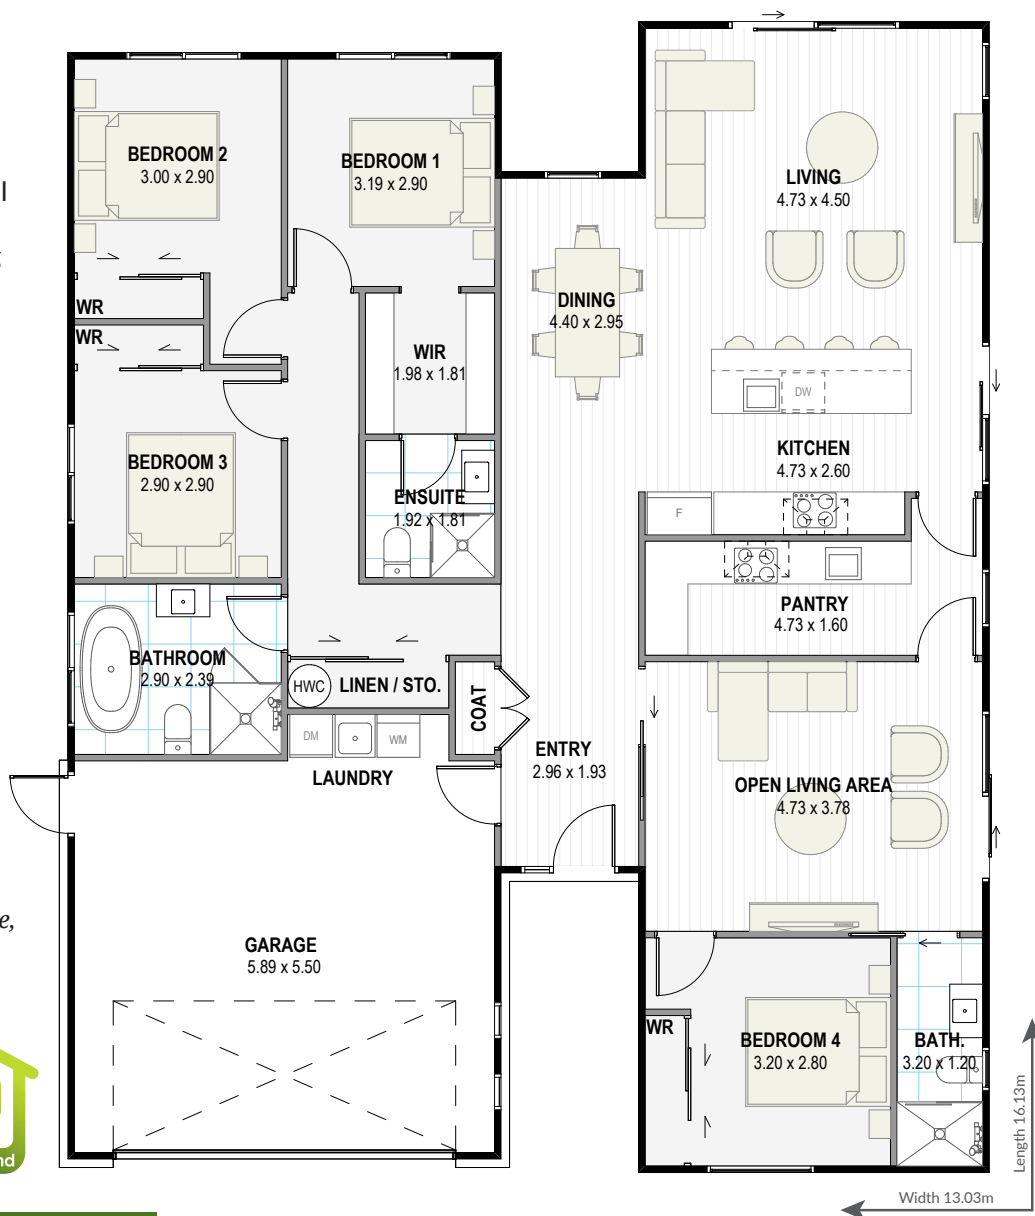

greenhomesnz.co.nz | 0800 33 00 00

OPTIONS AVAILABLE