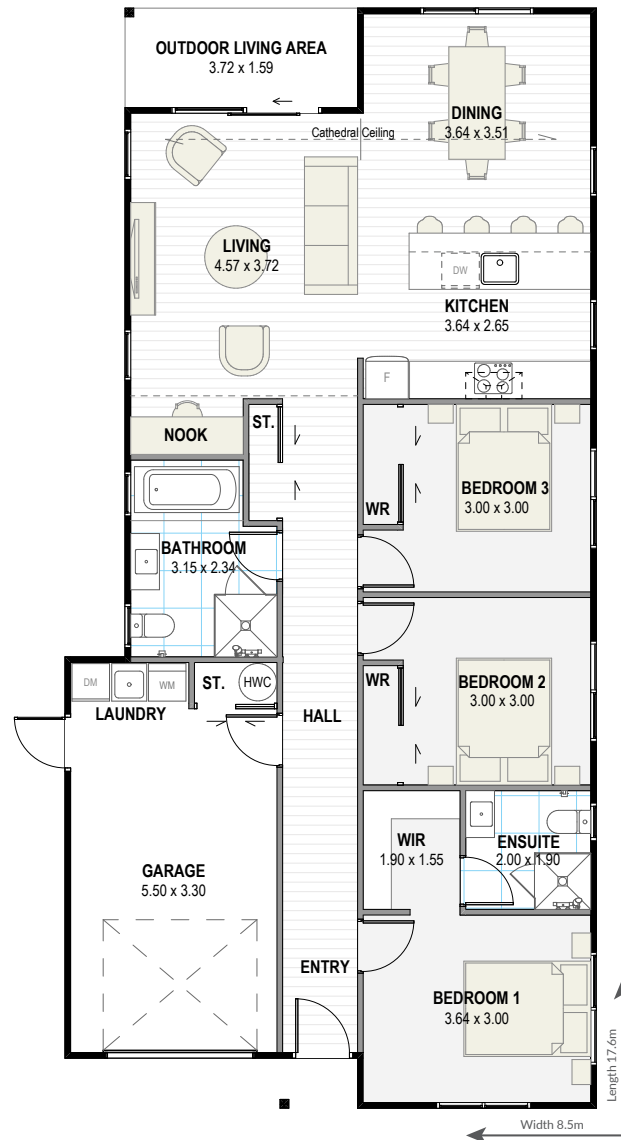

OPTIONS AVAILABLE