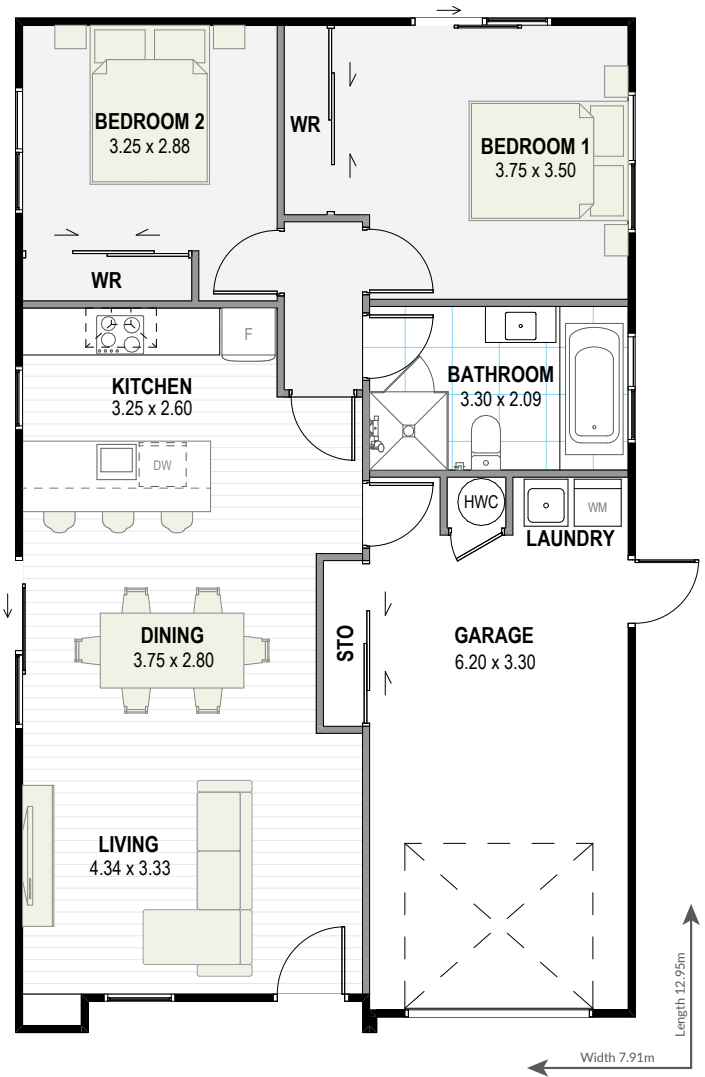

# Petite City Chic

## KŌWHAI 100

If you believe that the best things in life come in small packages, then the Kōwhai is for you. Maximising all available space, the ceiling height and clever layout make it feel extra roomy.

A perfect bachelor/bachelorette or a couple's pad, it's well-suited to smaller sections.

Not only is it very easy on the eye, it's gentle on your overall build budget.

*Yes! We can modify all plans to suit your preferences, budget, section size, and orientation.*