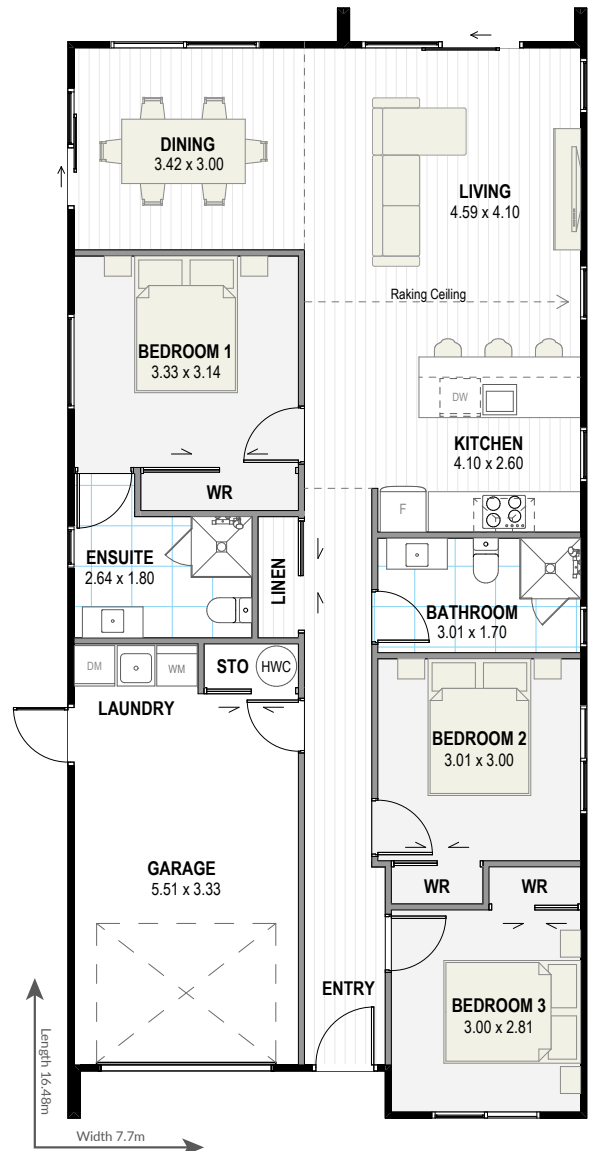

OPTIONS AVAILABLE