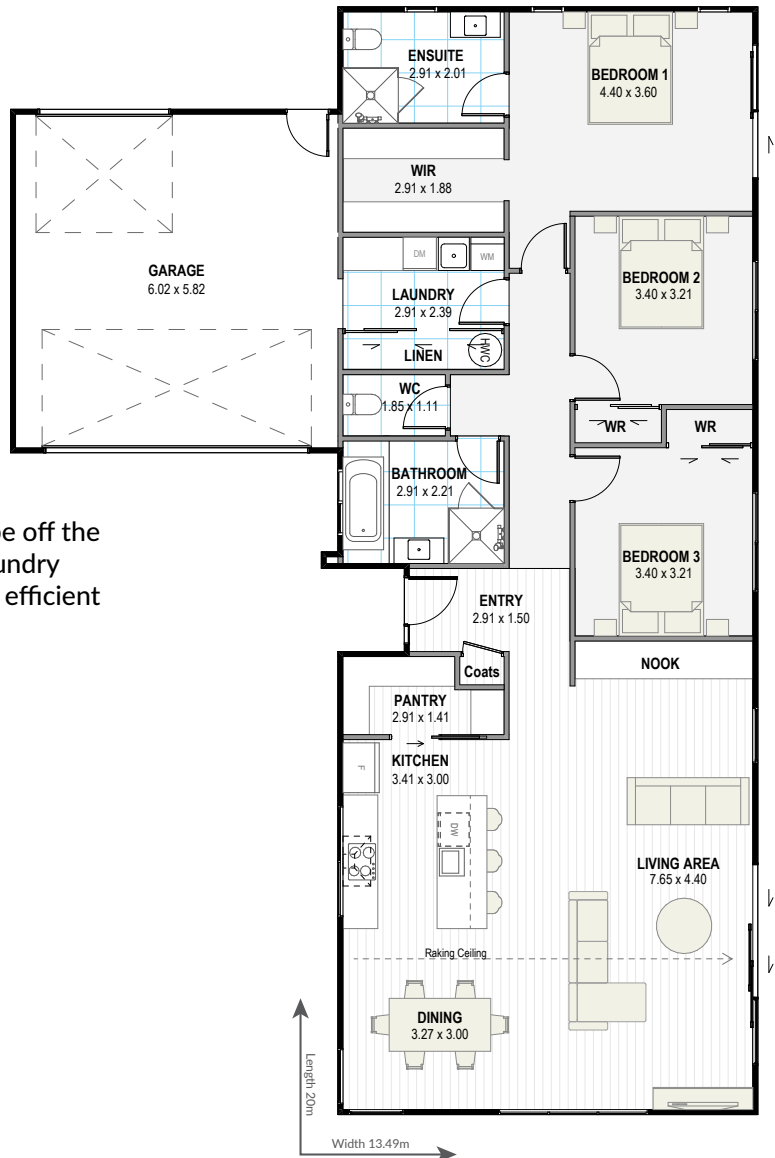

greenhomesnz.co.nz | 0800 33 00 00

OPTIONS AVAILABLE