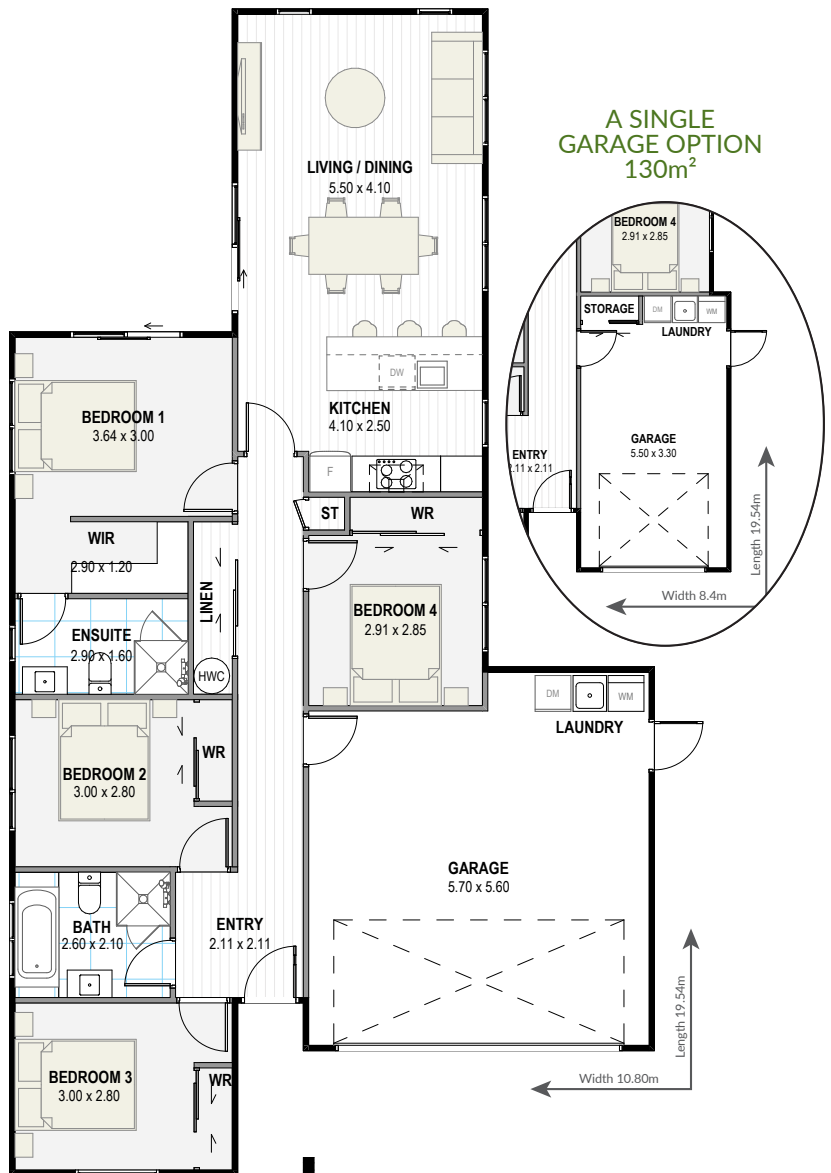

greenhomesnz.co.nz | 0800 33 00 00