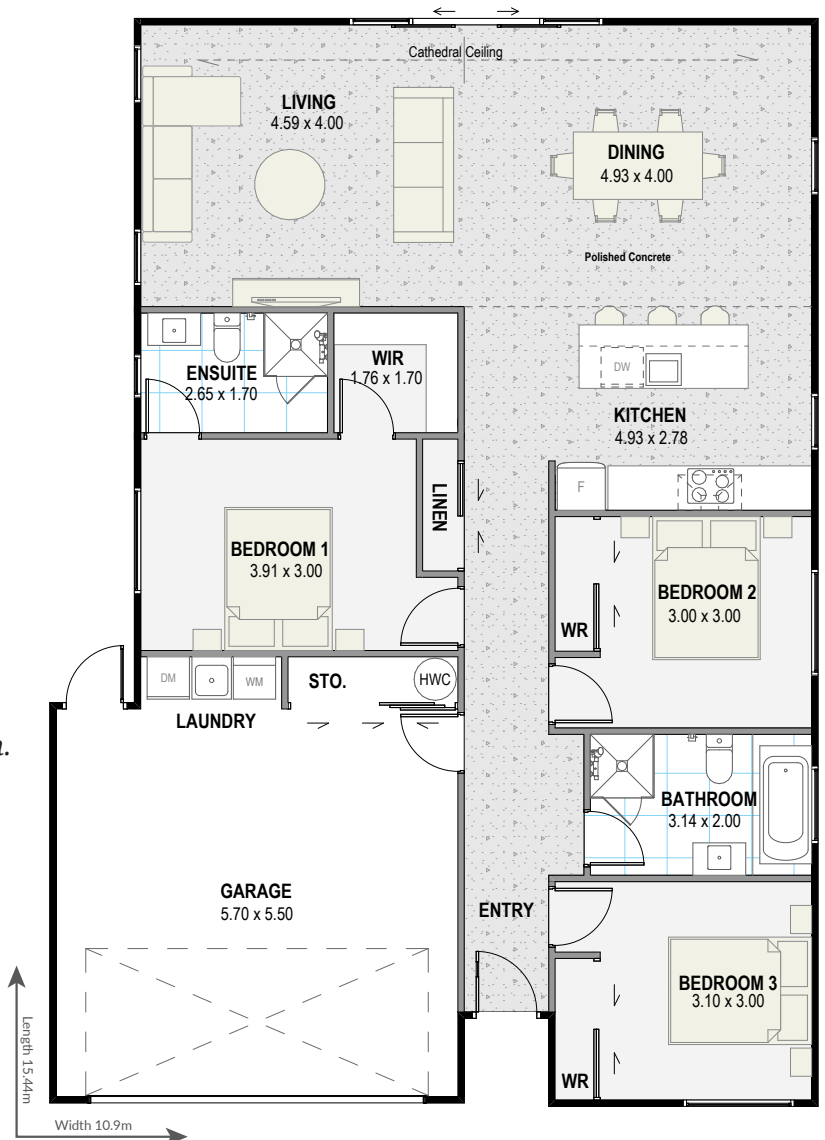

greenhomesnz.co.nz | 0800 33 00 00