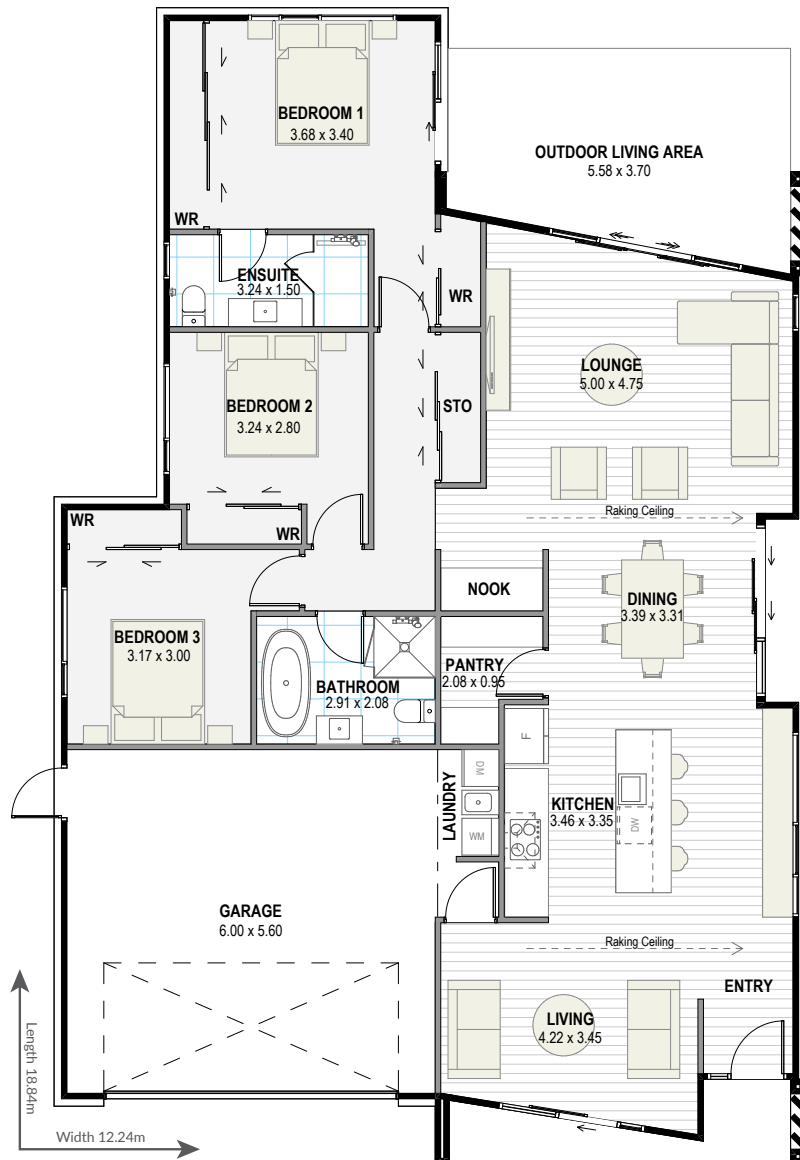

OPTIONS AVAILABLE