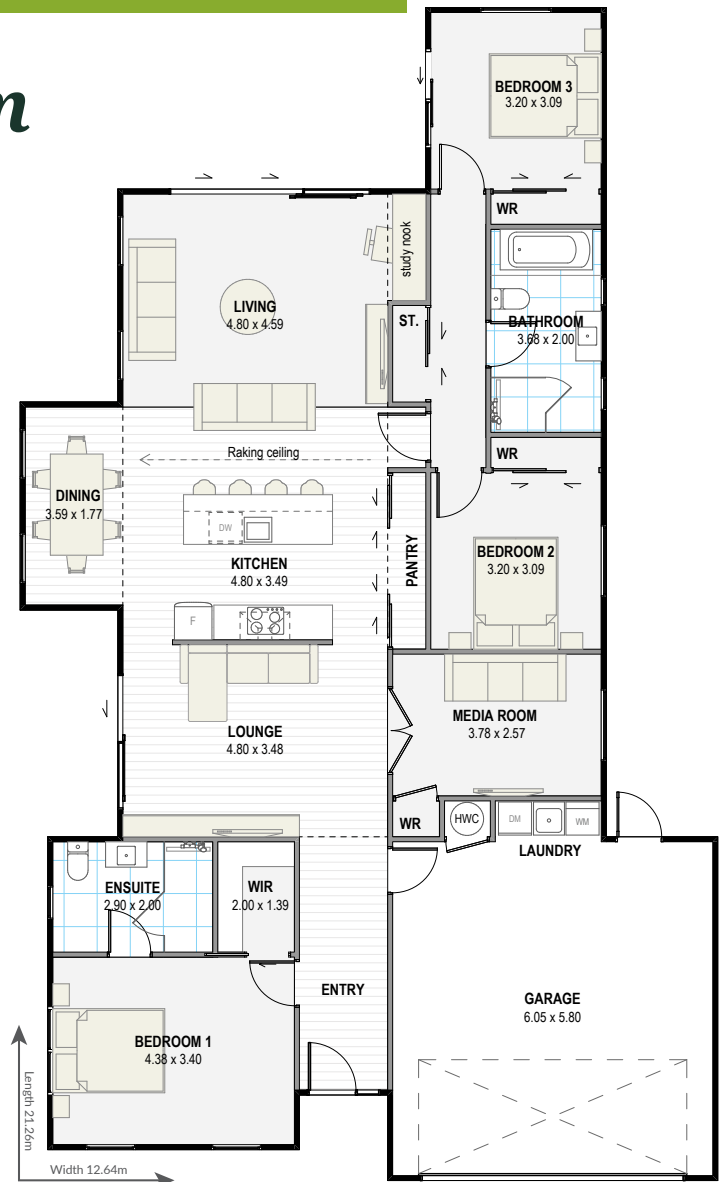

OPTIONS AVAILABLE