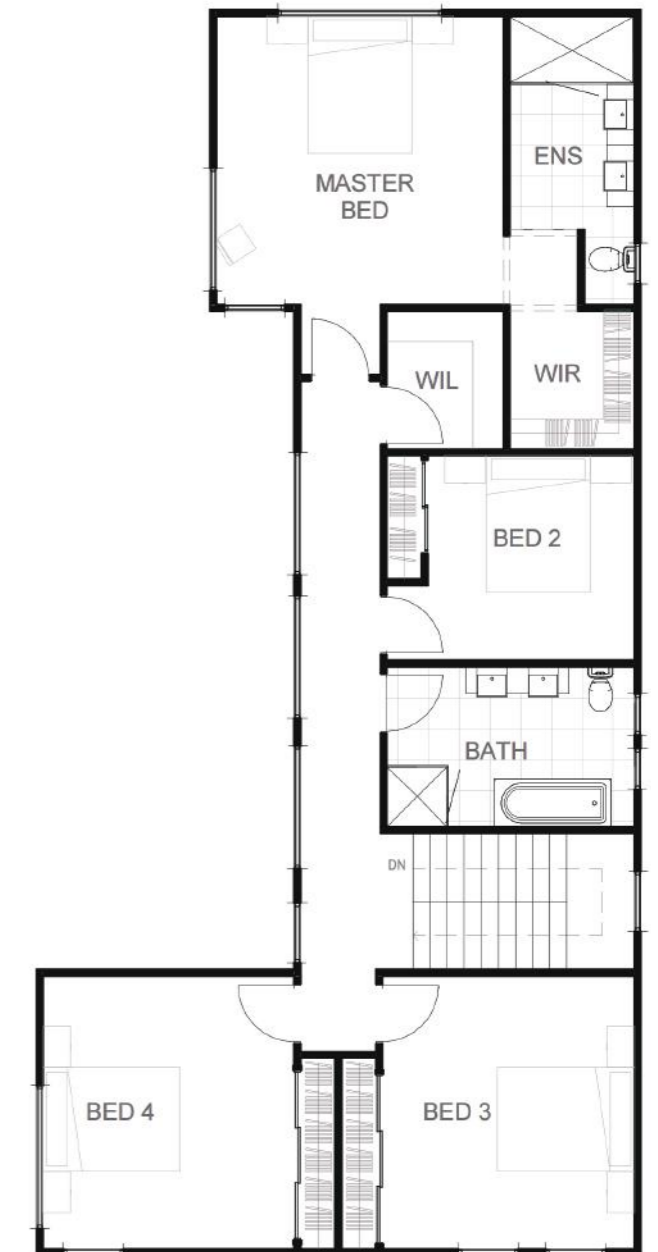

PAPAMO A

SQM: 337 M²

Area Schedule

Living - Lower: 149.71 m²
Living - Upper: 109.04 m²
Garage: 42.60 m²
Porch: 2.62 m²
Deck (not under roof): 33.04 m²
Total: 337.01 m²

House Overall

Length: 24.3 m
Width: 10.2 m
Block width: 12.0 m